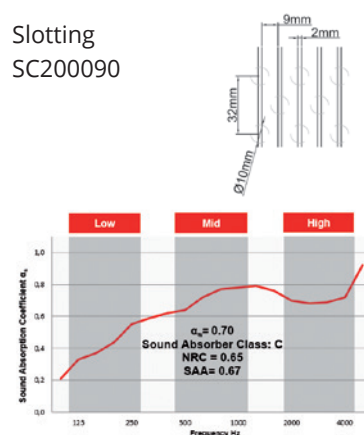

Acoustic-CompactPanel®

Panels	max. 3000 mm (118.1") x 1240 mm (48.8"), other lengths on request
Slat	Length 2780 mm (109.5"), other lengths on request, slat width 192 mm (7.6", visible width)
Surface	HPL or melamine coating, real wood veneer or lacquered according to RAL/NCS
Carrier plate	MDF

Slat
visible width 192 mm
(7.6")

Acoustic-CompactPanel®

Panels
max. 3000 mm (118.1") x
1240 mm (48.8")

Slotting
SC200090

Slotting
SC200140

Slotting
SC300130