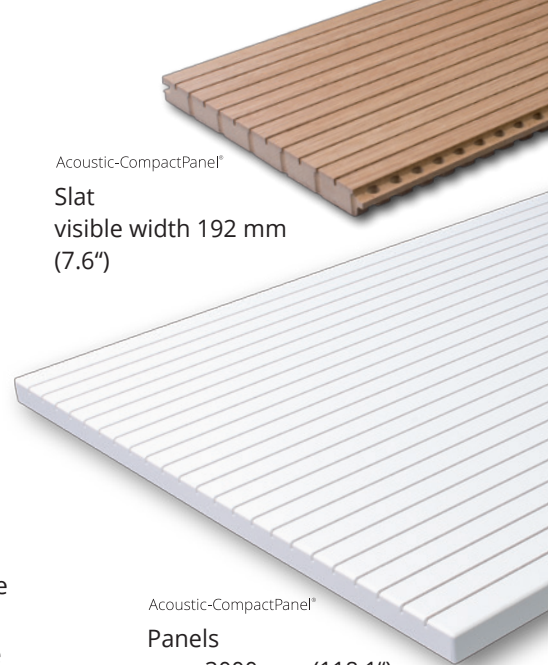

Acoustic-CompactPanel®

Panels	max. 3000 mm (118.1") x 1240 mm (48.8"), other lengths on request
Slat	Length 2780 mm (109.5"), other lengths on request, slat width 192 mm (7.6", visible width)
Surface	HPL or melamine coating, real wood veneer or lacquered according to RAL/NCS
Carrier plate	MDF

Slat
visible width 192 mm
(7.6")

Acoustic-CompactPanel®

Panels
max. 3000 mm (118.1") x
1240 mm (48.8")

Slotting
SC200090

Slotting
SC200140

Slotting
SC300130