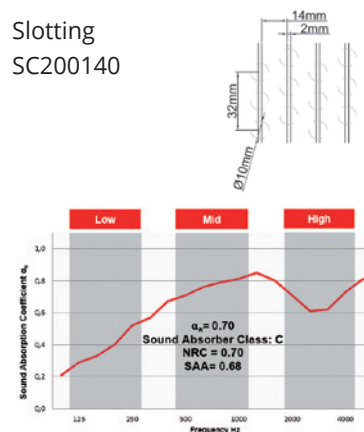

Slat
visible width 192 mm
(7.6")

Acoustic-CompactPanel®

Panels
max. 3000 mm (118.1") x
1240 mm (48.8")

Slotting
SC200090

Slotting
SC200140

Slotting
SC300130