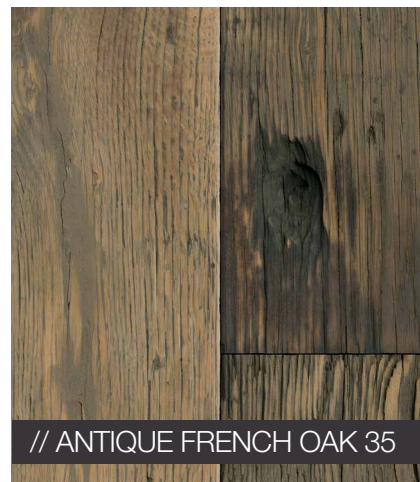

// ANTIQUE FRENCH OAK 35