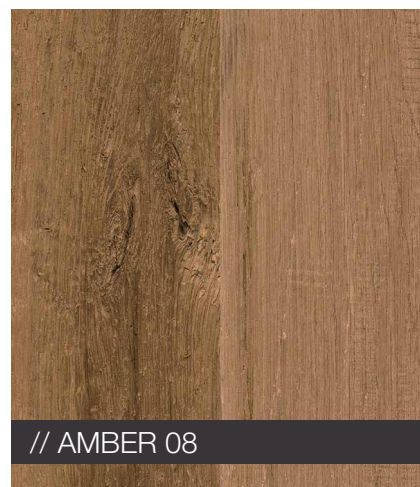

| 280 mm |

1120 mm

Material:	Spruce veneer in 0.9 mm thickness
Standard format:	2.100 x 280 x 1,9 mm Weitere Further lengths up to 5m are available on request.
Surface:	individual decor; slightly brushed
Backside:	full-surface adhesive tape 1 mm For gluing on smooth surfaces such as walls, wood, doors, glass, etc. (Available without adhesive tape on request)
Packing unit:	4 veneers (2,35 m ²)
Areas of application::	Covering, Renovating & upgrading of furniture Please note: This product Suitable for indoor use only.
Easy Mounting:	A mounting set is available on request (consisting of a cutting mat, stencil, squeegee, cutter, sandpaper, spacer plates, and laminating pen).

Decors on stock can be found at www.stainer-sunwood.com

DECORS

Wood Veneer // SHED PLANKS 03 as a bar cladding

Our wood veneers are available in all SUN WOOD decors.

// TYROL 02

// SHED PLANKS 03

// AMBER 08