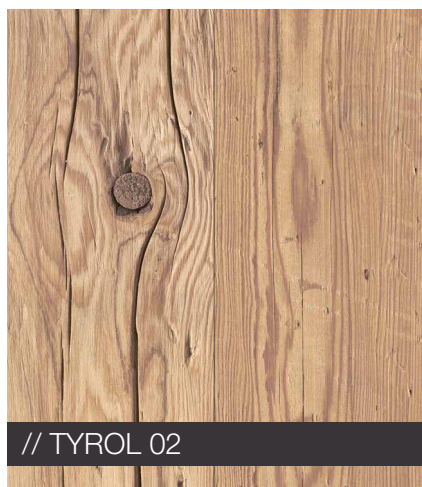

DECORS

Our wood veneers are available in all SUN WOOD decors.

// TYROL 02

———— 280 mm ————