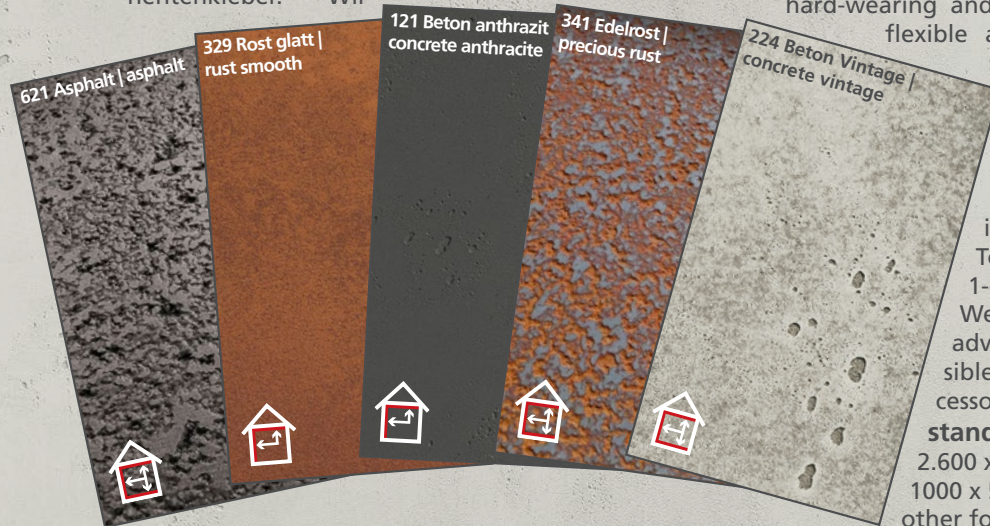

Perfekte Optik und Haptik

Die **imi-beton Matte** besticht durch seine originale Optik und Haptik, ist extrem strapazierfähig und belastbar, dabei aber noch flexibel und dimensionsstabil.

Einfache Verarbeitung

Die **imi-beton Matte** für Wand, Decke und Boden. Zu verkleben mit 1-Komponentenkleber. Wir

beraten Sie gerne über alle Einsatzmöglichkeiten, Zubehör und Konfektionierung.

Standardformate:

2.600 x 1.000 mm und 1000 x 500 mm, weitere Formate a. Anfrage.

(EN) Organic mat for ecological living and working

The **imi-beton mat** meets the highest standards of sustainability and environmental compatibility. It consists mainly of natural and renewable materials without the addition of chlorine, plasticizers, solvents or other substances of concern.

Perfect look and feel

The **imi-beton mat** impresses with its original look and touch, is extremely hard-wearing and durable, yet still flexible and dimensionally stable.

Simple processing

The **imi-beton mat** for wall ceiling and flooring. To be glued with 1-component glue. We will be happy to advise you on all possible applications, accessories and assembly.

standard size:

2.600 x 1.000 mm and 1000 x 500 mm, other formats on request.

www.blauer-engel.de/uz120